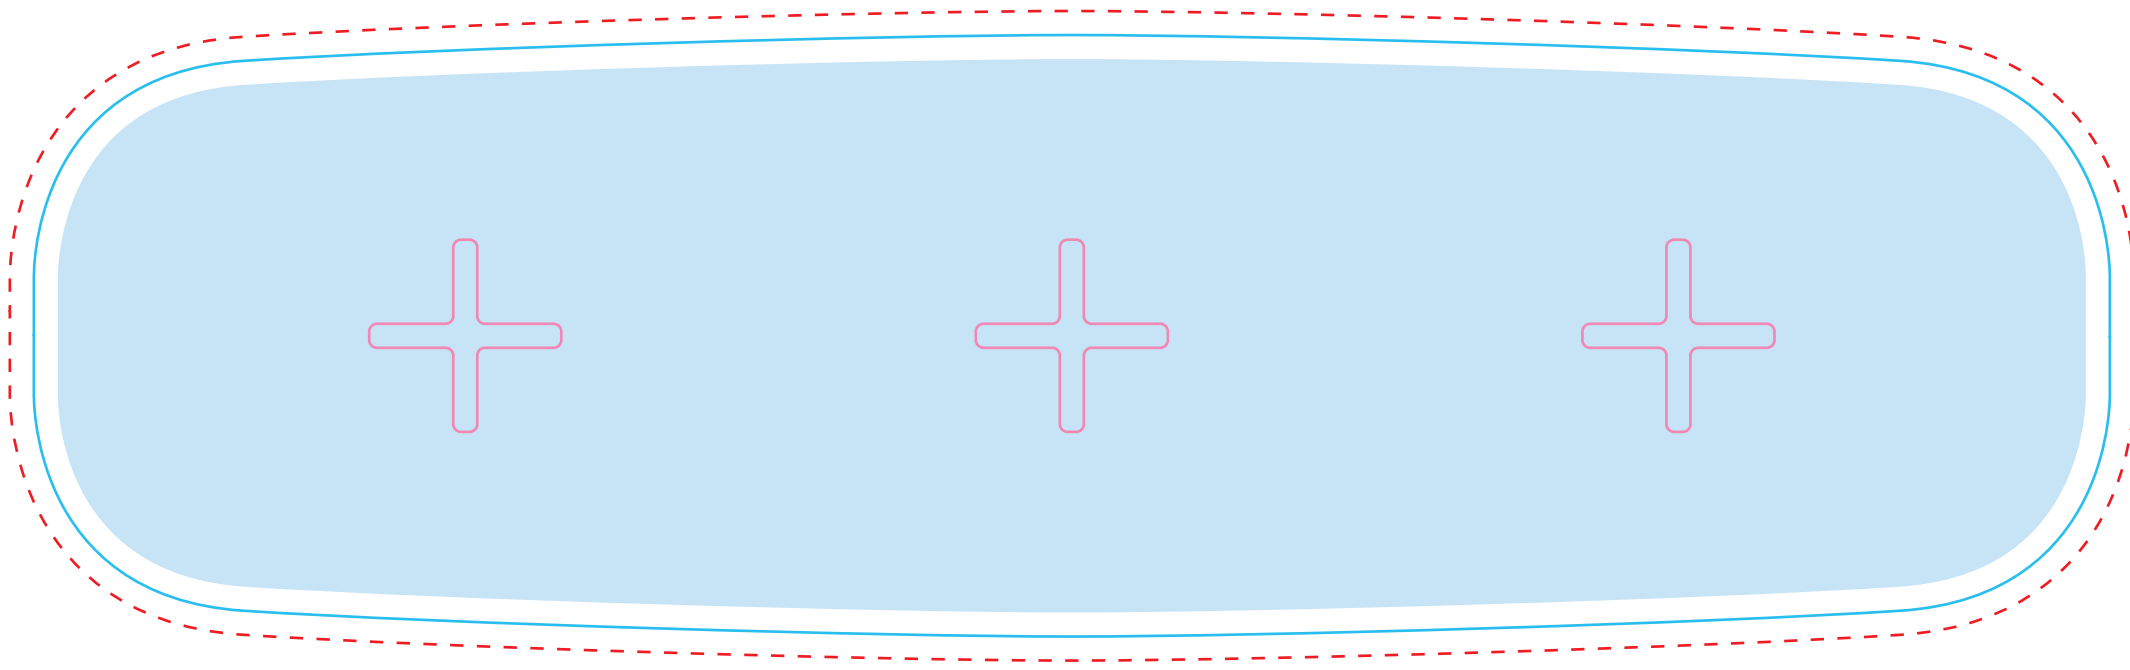

APPLICABLE FOR ITEM: OR2902

HIDEF - ORIGAUDIO - CHARGER

* dotted area indicates minimal bleed required (0.125")
* blue outline indicates actual size of product (10.81"W X 3.13"H)
* blue box indicates safe area (10.5"W X 2.88"H)